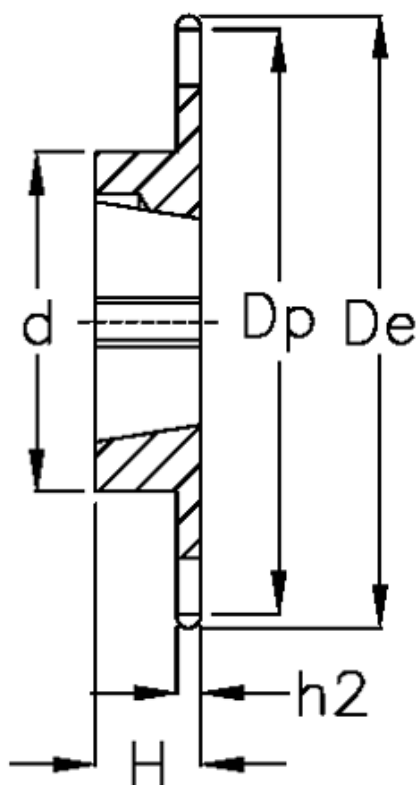

Data Sheet

Article number: 616031005018

Description: Taperbored sprocket 08 B-1 Z=18 simplex
for bushing 1210

Measures

C = 1.3

d = 60

De = 77.8

Dp = 73.14

For bush = 1210

For chain size = 1/2" x 5/16"

For chain type = 08 B-1

H = 25

h1 = 7.2

Material = Stål

Number of teeth = 18